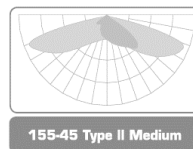

אפשרויות פוטומטריות

● Luminous Intensity Distribution Diagram

The Elux series LED street light luminaire come with a robust optic compartment design, enable many different options of LED chipset and optic lens modules, which will help customers to always cope with the latest development of efficiency of led by using different type of led package, from 3030, 3535 to 5050.

Option 1: with 3535 LED package, basically the Elux could offer 6 standard light distribution curves as following