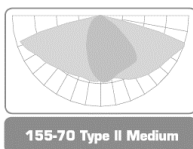

אפשרויות פוטומטריות

● Luminous Intensity Distribution Diagram

The Elux series LED street light luminaire come with a robust optic compartment design, enable many different options of LED chipset and optic lens modules, which will help customers to always cope with the latest development of efficiency of led by using different type of led package, from 3030, 3535 to 5050.

Option 1: with 3535 LED package, basically the Elux could offer 6 standard light distribution curves as following