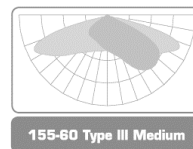

אפשרויות פוטומטריות

● Luminous Intensity Distribution Diagram

The Elux series LED street light luminaire come with a robust optic compartment design, enable many different options of LED chipset and optic lens modules, which will help customers to always cope with the latest development of efficiency of led by using different type of led package, from 3030, 3535 to 5050.

Option 1: with 3535 LED package, basically the Elux could offer 6 standard light distribution curves as following