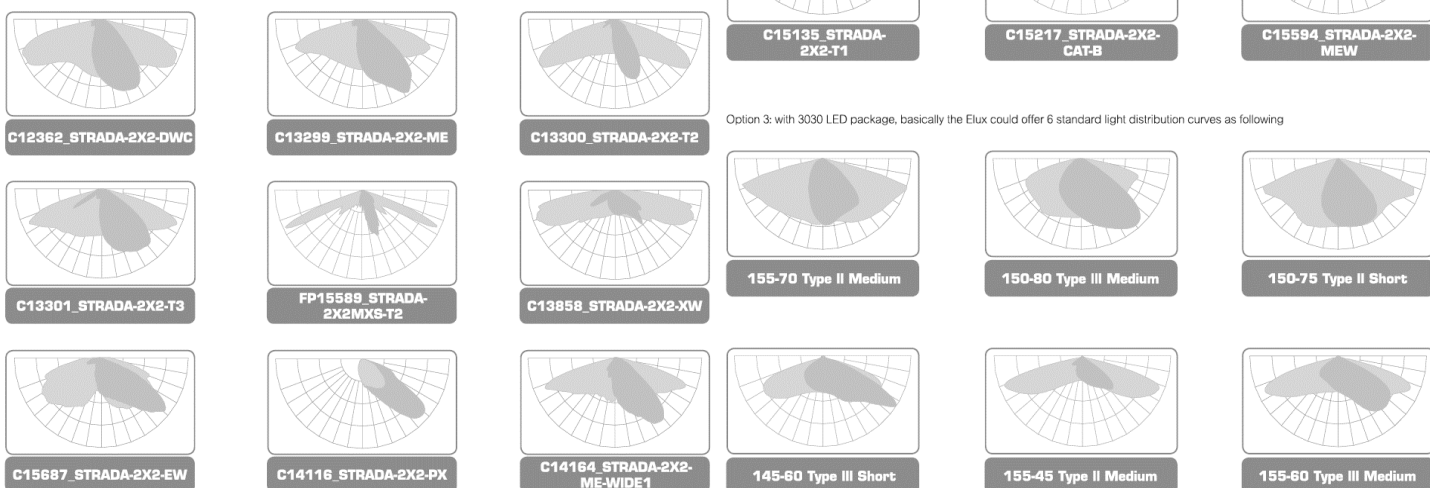

אפשרויות פוטומטריות

● Luminous Intensity Distribution Diagram

The Elux series LED street light luminaire come with a robust optic compartment design, enable many different options of LED chipset and optic lens modules, which will help customers to always cope with the latest development of efficiency of led by using different type of led package, from 3030, 3535 to 5050.

Option 1: with 3535 LED package, basically the Elux could offer 6 standard light distribution curves as following